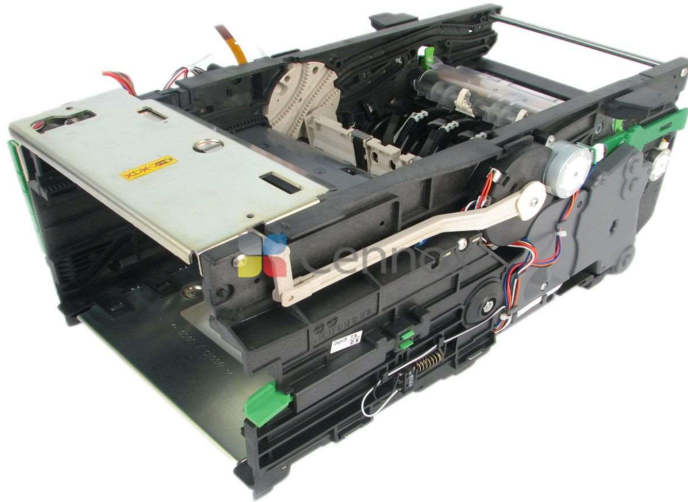

WINCOR STACKER

1	SSIWIN0001	Battrey Control CMD	Wincor	
2	1750044960	Belt Stacker Type 1 Rr	Wincor	
3	1750044961	Belt Stacker Type 2 Fr	Wincor	
4	6632107533	Bifurcated Photo Sensor On Stacker	Wincor	
5	1750057162	Black Plastik Rear 101mm Left	Wincor	
6	1750057163	Black Plastik Rear 101mm Right	Wincor	

7	1750067058	Black Plastik Rear 125mm Left	Wincor	
8	1750067059	Black Plastik Rear 125mm Right	Wincor	
9	1750055850	Black Plastik Spring Left	Wincor	
10	1750055849	Black Plastik Spring Right	Wincor	
11	1750056969	CMD-sat Cover Right	Wincor	
12	1750046756	CMD-V4 Stacker Cover Grey	Wincor	
13	1750109659-2	Cover Cable For CMD-V4 Stacker	Wincor	
14	1750050640	Cover Motor Stacker	Wincor	
15	1750109659-6	Cover Sensor CMD-V4 Stacker	Wincor	

16	1750109659PLT	Flat for Stopper Clamp Stacker CMD Wincor	Wincor	
17	1750109659-11	Guide Note Single Reject Cover	Wincor	
18	1750046494	Left Main Body Stacker CMD	Wincor	
19	1750044544	M1 Motor CMD-V4 Stacker	Wincor	
20	1750046496	Right Main Body Stacker CMD	Wincor	
21	1750050641	Shaft Stacker	Wincor	
22	1750109659-5	Spring For Back Cover CMD- V4 Stacker	Wincor	
23	1750050642	Stacker Board Cover	Wincor	
24	1750109659-3	Stepper Motor For Routing	Wincor	